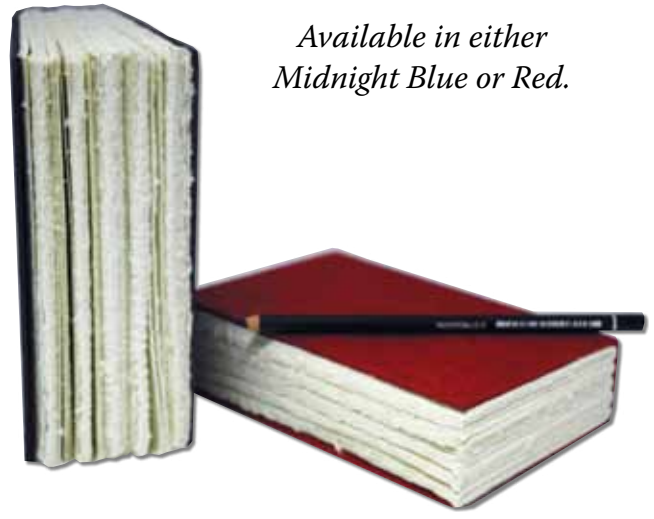

LAMALI

Thick Journals

A traditional 4 x 6.25" journal of 120 pages that will last longer than most other journals. The pages are made of a beautiful natural paper with deckled edges, and have a Lokta paper cover.

Available in either Midnight Blue or Red.