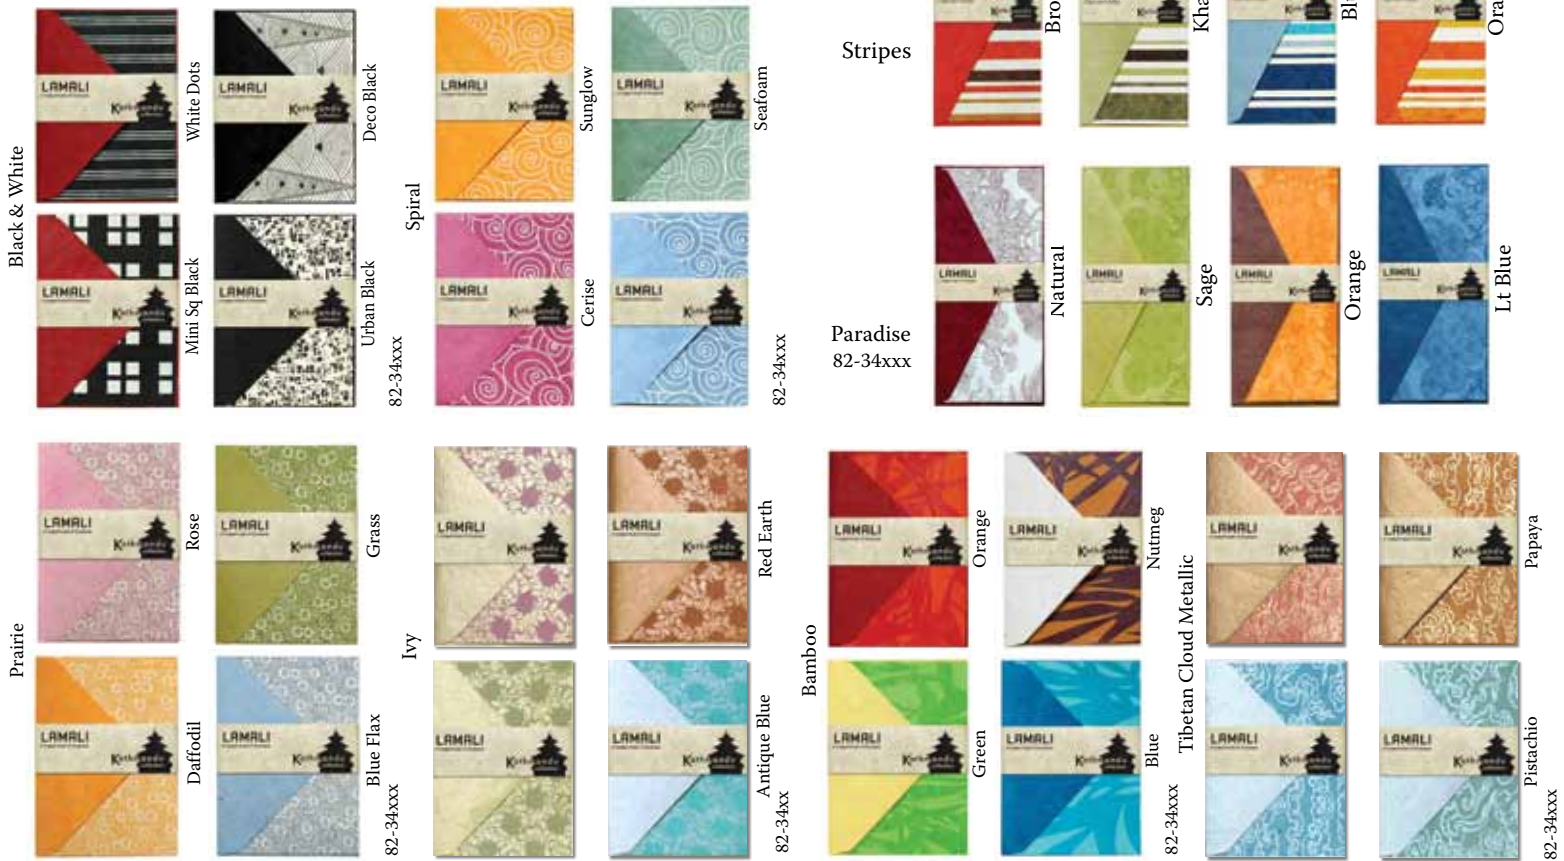

THE KATHMANDU STATIONERY COLLECTION

The Kathmandu Collection combines colorful patterns with traditional Lokta paper, a material that has been used by the Nepalese for centuries to inscribe legal, historical and religious texts. Available in 5 pack, 4"x9" single card/env., 5 pack, 4"x6" single card/env. and POP display of 39 pieces.